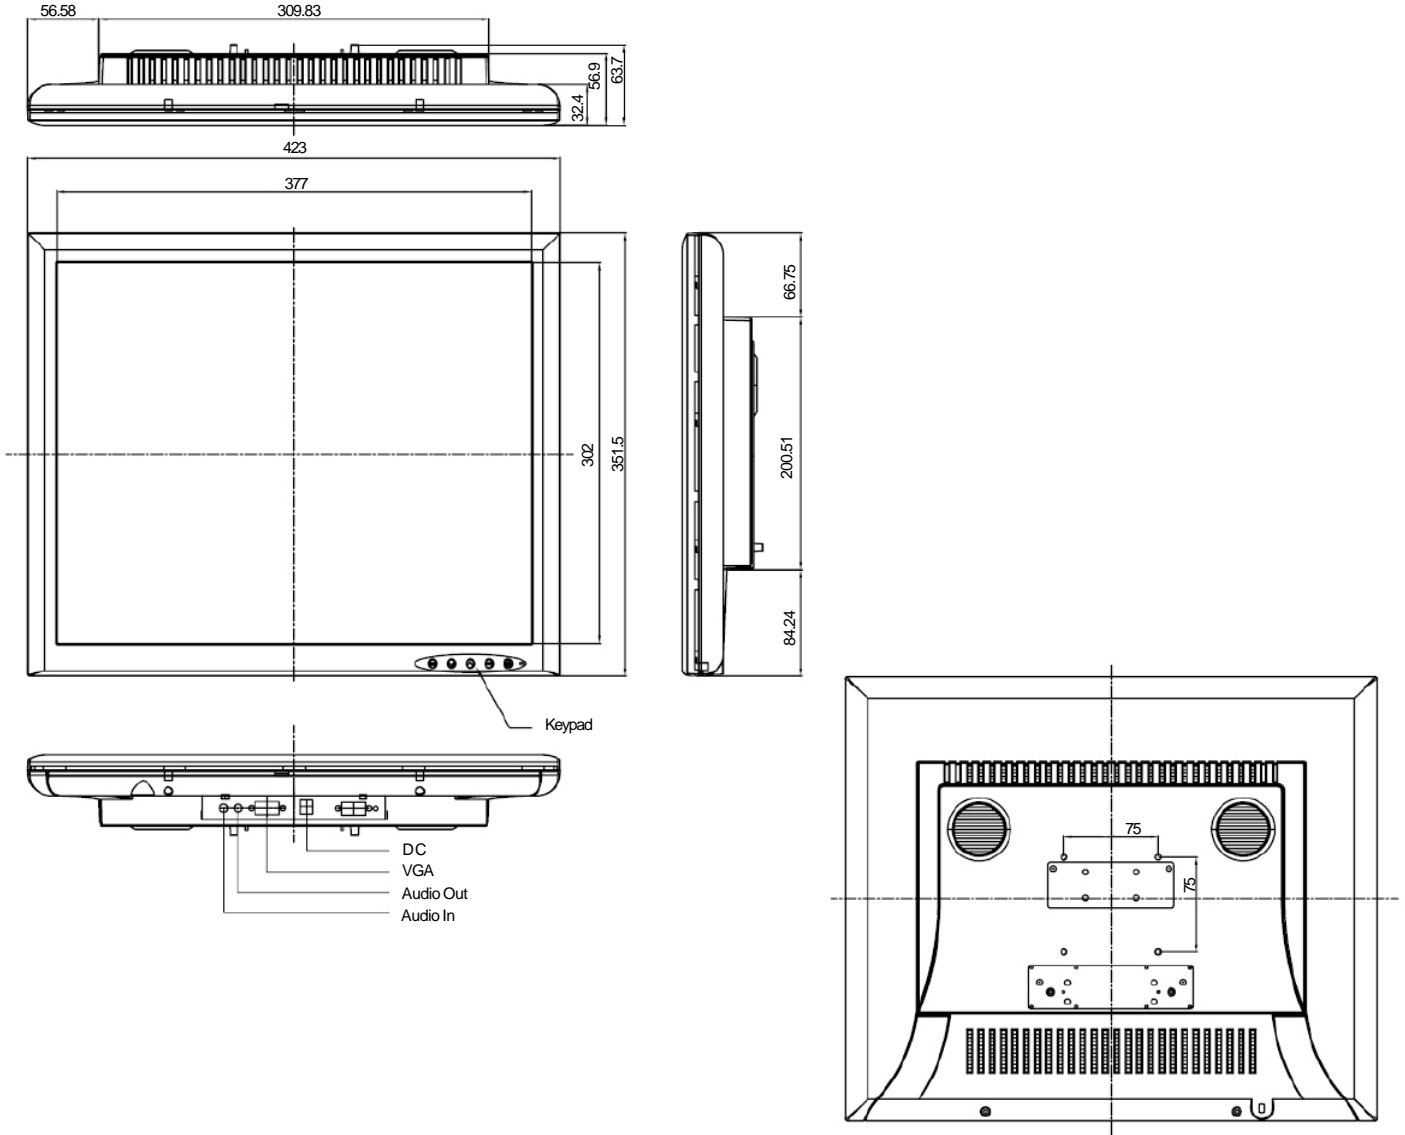

Main Features

- With 2x2W speaker
- 5-wire resistive TouchScreen (optional)
- Foldable stand, angle, height adjustment
- Security lock hole
- 75mm VESA mounting

Technical Specifications

Display features

- Description: 19" TFT LCD Monitor, SXGA
- Display Area: 376.32 x 301.056 mm
- Brightness: 250 cd/m²
- Resolution: 1.280x1.024 (SXGA)
- Contrast Ratio: 800:1
- Pixel Pitch: 0.294(H) x 0.294(V) mm
- Viewing Angle: 160°(H), 160°(V)
- Display Colors: 16.7M
- Response Time: 5ms (Typical)
- Power Input: 12VDC
- Power Consumption: 63W
- Dimensions: 423x351.5x63.7 mm
- Weight: 4.1kg (net)

- 5 Key: Power Switch, Menu, Select (+,-), Auto
- 4 Key: Power Switch, Menu, Select (+,-)

OSD Menu

- Brightness, Contrast, H/V Position, Color, Phase, Clock

19" Desktop Monitor

DMXX3540/t.b.d.

Outline Dimension