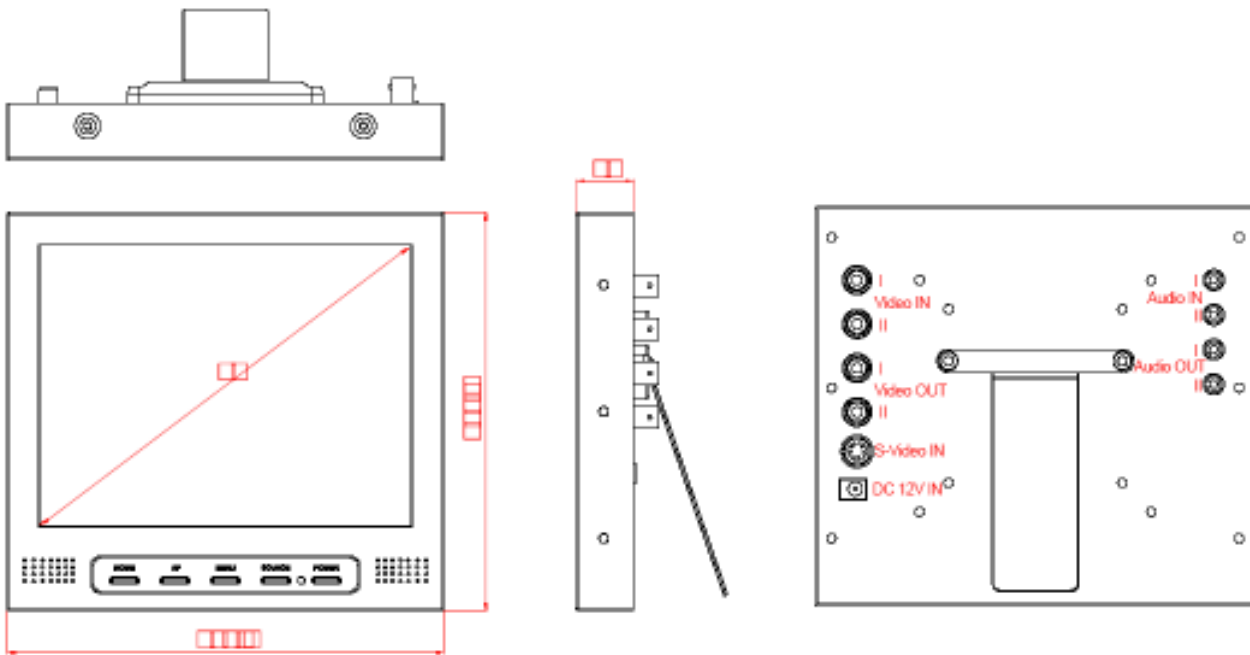

8,4" TFT LCD Monitor

DMXX8480

Professional CCTV LCD Monitor

Optional Rack Mount Bracket

LCD Panel	8,4" TFT
Response Time	10/15 ms
Contrast Ratio	500:1
Brightness	300 cd/m ²
Viewing Angle	T: 70° B: 70° L: 70° R: 70°
Input	1x S-Video In 1x Audio In
Output	2x BNC Input (1.0Vp-p 75 Ohm) 1x Audio Output 2x BNC Output (2.0 Vp-p 75 Ohm)
Control	On Screen Display
Power Adaptor	DC 12V
Consumption	20 W
Temperature/Humidity	Operating: 0°C ~ 40°C Storage: -10°C ~ 60°C
Dimension	190,0 x 173,0 x 25,0 mm (WxHxD)
Wall Mount	VESA Standard (75x75, 100x100)
Optional	Rack Mount Bracket Strengthen Glass

Ordering Information:

DMXX8480	8.4" TFT-LCD Monitor 800 x 600 VGA/CRT Video/S-Video 300 cd/m ² , ohne Touch
-----------------	--

8,4" TFT LCD Monitor DMXX8480

Block Diagram

Optional Accessories

Rack Mount Bracket