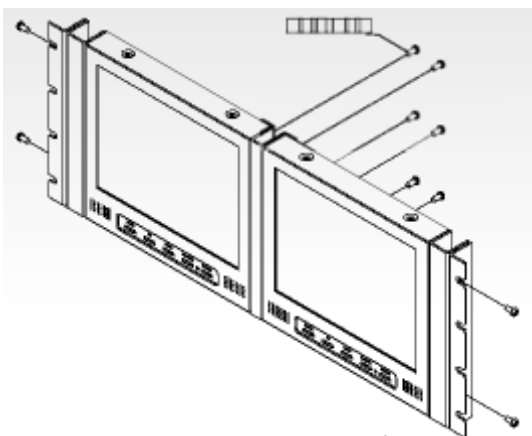

8,4" TFT LCD Monitor

DMXX8480

Professional CCTV LCD Monitor

Optional Rack Mount Bracket

LCD Panel	8,4" TFT
Response Time	10/15 ms
Contrast Ratio	500:1
Brightness	300 cd/m ²
Viewing Angle	T: 70° B: 70° L: 70° R: 70°
Input	1x S-Video In 1x Audio In
Output	2x BNC Input (1.0Vp-p 75 Ohm) 1x Audio Output 2x BNC Output (2.0 Vp-p 75 Ohm)
Control	On Screen Display
Power Adaptor	DC 12V
Consumption	20 W
Temperature/Humidity	Operating: 0°C ~ 40°C Storage: -10°C ~ 60°C
Dimension	190,0 x 173,0 x 25,0 mm (WxHxD)
Wall Mount	VESA Standard (75x75, 100x100)
Optional	Rack Mount Bracket Strengthen Glass

Ordering Information:

DMXX8480	8.4" TFT-LCD Monitor 800 x 600 VGA/CRT Video/S-Video 300 cd/m ² , ohne Touch
-----------------	--

8,4" TFT LCD Monitor DMXX8480

Block Diagram

Optional Accessories

Rack Mount Bracket