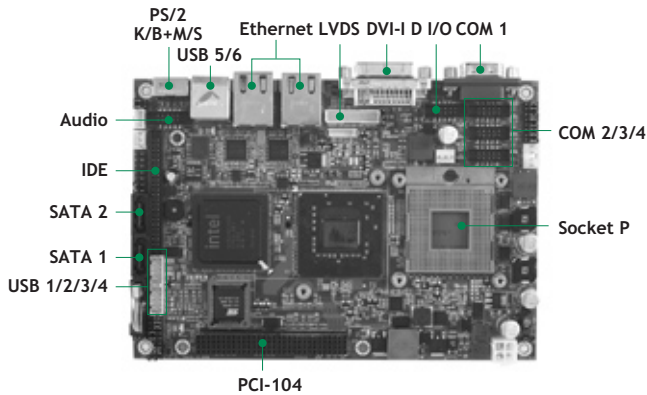

# EP840

Socket P Intel® Core™2 Duo EPIC SBC with Intel® GME965 + ICH8M Chipset, DVI-I/LVDS, Dual LANs and PCI-104 Expansion

Intel® GME965
4 COM
LVDS/VGA
6 USB 2.0
HD Audio
PCI-104
CompactFlash™

DualView

## Features

- Socket P (478) and BGA type for Intel® Merom Core™2 Duo/ Celeron® M processors with FSB 667/800 MHz
- Intel® GME965 + ICH8M chipset
- Dual 10/100/1000 Mbps Ethernet
- DualView with different content & resolution
- 6 USB 2.0 ports
- 4 COM ports
- PCI-104 slot for expansion
- +12V only DC-in supported

## System

CPU	Socket P for Intel® Core™2 Duo/ Celeron® M processors with FSB 533/800 MHz
System Memory	1 x 200-pin SO-DIMM supports DDR2-533/667 max. up to 2GB
Chipset	Intel® GME965 + ICH8M
BIOS	Phoenix-Award
SSD	1 x CompactFlash™ type-II
Watchdog Timer	255 levels, 1-255 sec.
Expansion Interface	1 x PCI-104 for 32-bit PCI supports 3 bus masters
Battery	Lithium 3V/220 mAh
Power Requirements	Intel® Core™2 Duo T8300 @2.4 GHz, 1GB DDR2 Max. RMS: +12V @ 2.955A
Size	165 x 115 mm
Board Thickness	1.6 mm
Temperature	0° C - +60° C (32° F - 140° F), operation (1.4GHz onboard is up to 50° C )
Relative Humidity	10% - 95% relative humidity, non-condensing