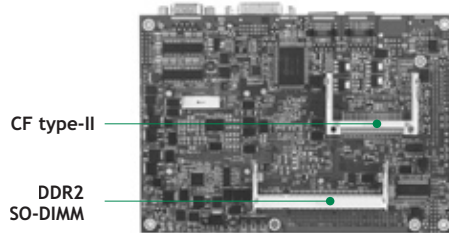

# EP840

Socket P Intel® Core™2 Duo EPIC SBC with Intel® GME965 + ICH8M Chipset, DVI-I/LVDS, Dual LANs and PCI-104 Expansion

Intel® GME965
4 COM
LVDS/VGA
6 USB 2.0
HD Audio
PCI-104
CompactFlash™

DualView

## Features

- Socket P (478) and BGA type for Intel® Merom Core™2 Duo/ Celeron® M processors with FSB 667/800 MHz
- Intel® GME965 + ICH8M chipset
- Dual 10/100/1000 Mbps Ethernet
- DualView with different content & resolution
- 6 USB 2.0 ports
- 4 COM ports
- PCI-104 slot for expansion
- +12V only DC-in supported

## System

CPU	Socket P for Intel® Core™2 Duo/ Celeron® M processors with FSB 533/800 MHz
System Memory	1 x 200-pin SO-DIMM supports DDR2-533/667 max. up to 2GB
Chipset	Intel® GME965 + ICH8M
BIOS	Phoenix-Award
SSD	1 x CompactFlash™ type-II
Watchdog Timer	255 levels, 1-255 sec.
Expansion Interface	1 x PCI-104 for 32-bit PCI supports 3 bus masters
Battery	Lithium 3V/220 mAh
Power Requirements	Intel® Core™2 Duo T8300 @2.4 GHz, 1GB DDR2 Max. RMS: +12V @ 2.955A
Size	165 x 115 mm
Board Thickness	1.6 mm
Temperature	0° C - +60° C (32° F - 140° F), operation (1.4GHz onboard is up to 50° C )
Relative Humidity	10% - 95% relative humidity, non-condensing