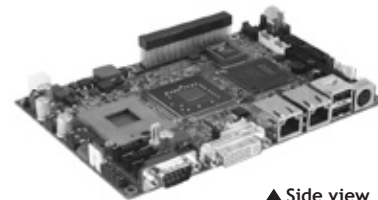

▲ Side view

I/O

MIO	1 x IDE; PATA-100 1 x PS/2 keyboard and mouse 4 x RS-232; with +5V/+12V powered
SATA	2 x SATA-300
Hardware Monitoring	Detect CPU/system temperature, voltage and fan speed
Ethernet	2 ports as 10/100/1000Mbps support Wake-on-LAN, RPL/PXE Boot ROM with Realtek RTL8111B
Audio	HD Codec audio as MIC-in/Line-in/Line-out/speaker-out with Realtek ALC262
USB	6 x USB 2.0
Digital I/O	8 channels IN/OUT programmable

Display

Chipset	Intel® GMA X3100 graphics Core
Memory Size	Intel® DVMT 4.0 compliant
Display Interface	1 x LVDS; 18/24-bit single/dual channel 1 x DVI-I

Packing List

Quick installation guide, user's manual/utility CD, cable

Ordering Information

Standard	
EP840DGGGA	Socket P EPIC SBC with DVI/LVDS/VGA, (P/N: E38B840100)
	2 10/100/1000Mbps Ethernet and HD audio