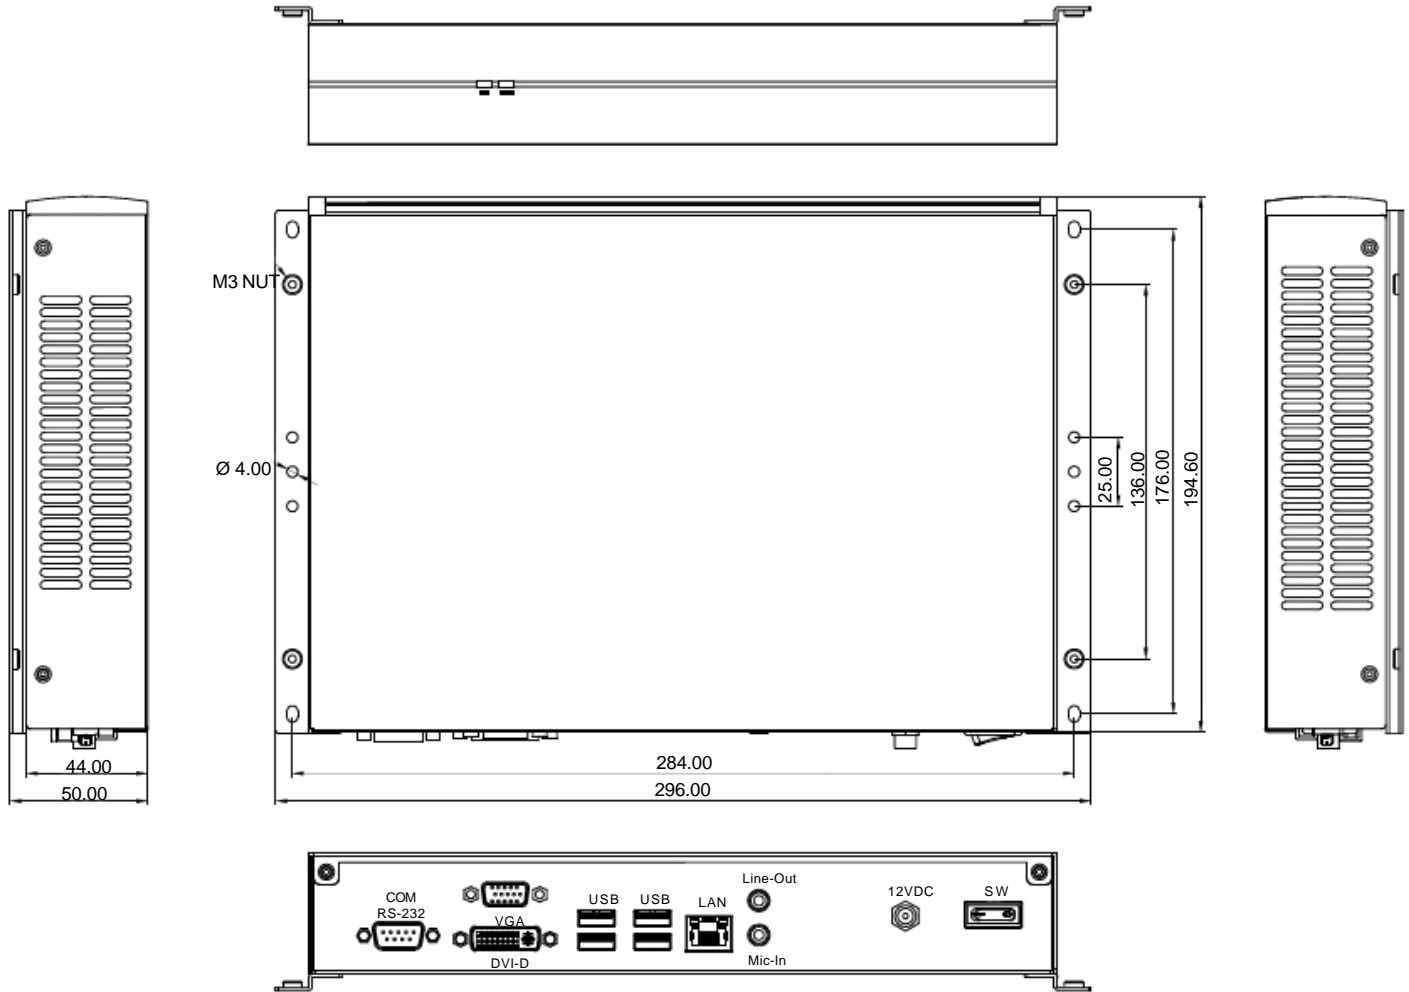

Fanless Box-PC 120-A DSP

PKDS1000-1

Powered by Intel® Atom™ N270 processor, the Fanless Box-PC 120-A DSP can play variety of multimedia contents but consumes little power. The Fanless Box-PC 120-A DSP supports VGA + DVI-D 2 independent display, 4 USB 2.0 ports, Giga LAN and RS232 COM port. With HD video decoder, the Fanless Box-PC 120-A DSP can smoothly playback Full HD video. The Fanless Box-PC 120-A DSP is suitable as an entry level Digital Signage player for advertising, hospitality and promotion activity applications.

Certification

- CE approval
- FCC Class A

Fanless Box-PC 120-A DSP

PKDS1000-1

Dimension Drawing

Ordering Information

PKDS1000-1 Fanless Box-PC 120-A Barebone Digital Signage Player
VGA/DVI-D/USB/LAN/COM/HD video decoder