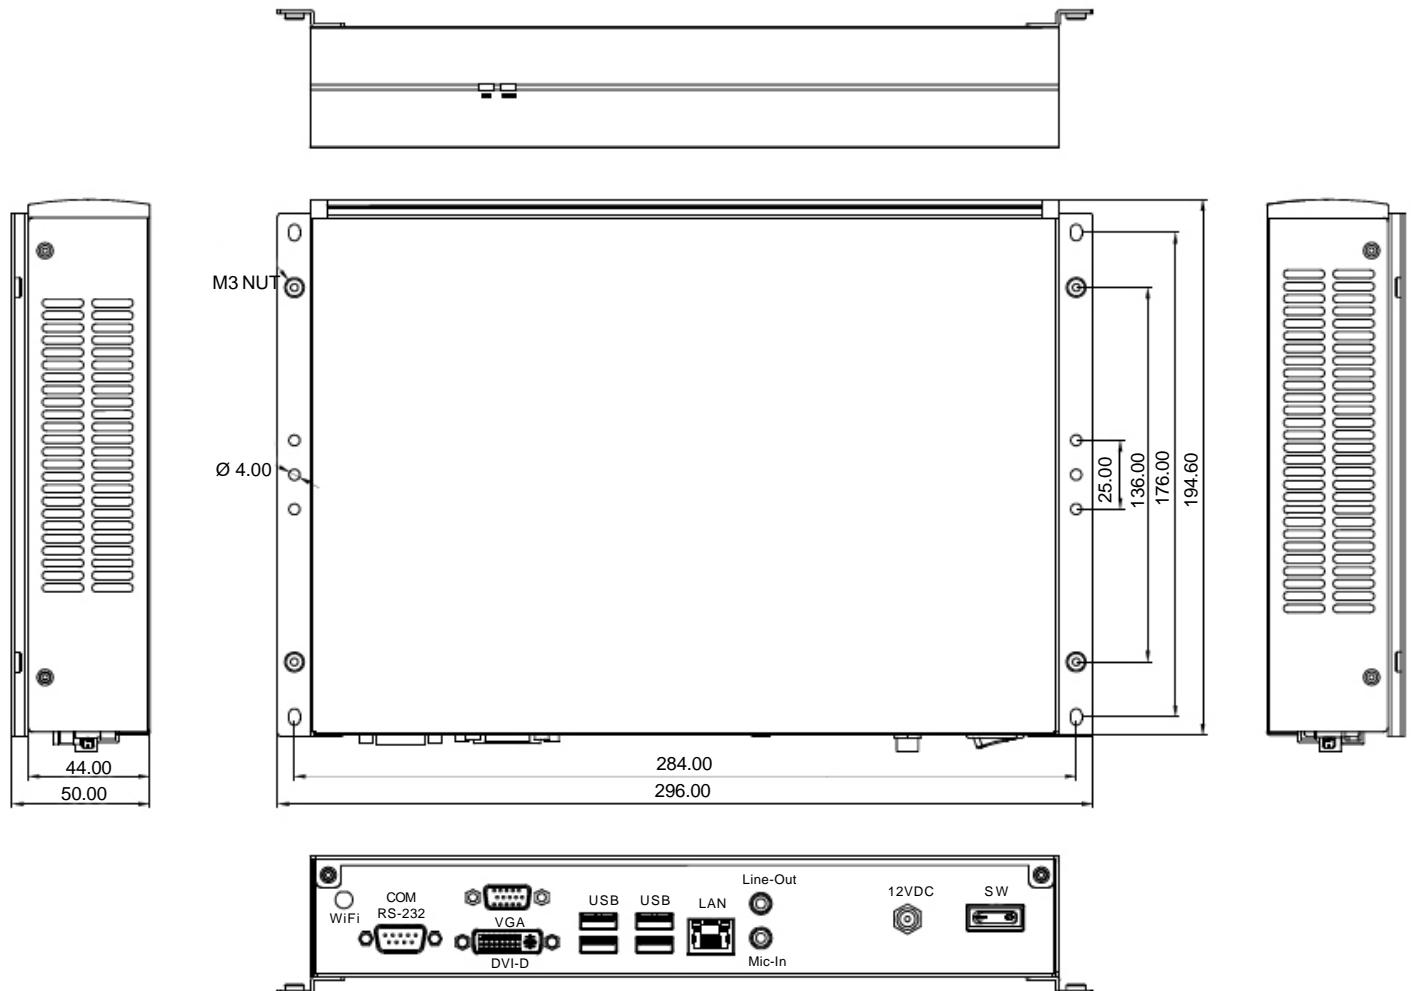

Fanless Box-PC 120 DSP

PKDS1000

Dimension Drawing

Ordering Information

PKDS1000 Fanless Box-PC 120 Barebone Digital Signage Player
VGA/DVI-D/USB/Mini PCIe/LAN/COM

Options

PZOC3035	Intel Celeron M440 1.86GHz	PZSS5630	DDR2-RAM 1GB SODIMM
PZOC3036	Intel Celeron M575 2.0GHz Core Solo	PZSS5631	DDR2-RAM 1GB
PZOC5011	Intel Core Duo T2500 2.0GHz	PZSS5632	DDR2 800 SDRAM 1GB
PZOC5020	Intel Core2Duo T7400 2.13GHz	PZSS5633	DDR3 1066 SDRAM 1GB
PZOC5021	Intel Core2Duo T9400 2.53 GHz	PZSS5634	DDR2-RAM 533 2GB SODIMM
PZOC5022	Intel Core2Duo P8600 2.4GHz	PZSS5635	DDR2 2GB
PZOC5023	Intel Core2Duo P8400 2.26GHz	PZSS5636	DDR2 800 2GB
PZOC2006	AMD Athlon 64 2600+ Single Core 1.6GHz	PZSS5637	DDR3 1333 SDRAM 2GB
PZOC2007	AMD Athlon 64 3100+ Single Core 2.0GHz	PZSH5510-1	HDD 80GB 2.5" SATA, 8MB, 12ms
PZOC2008	AMD Athlon 64 3400e Dual Core 1.8GHz	PZSH5506-1	HDD 160GB 2.5" SATA RoHS, 8MB, 11ms
PZOC2009	AMD Athlon 64 3400+ Dual Core 1.8GHz	PSBX1029	Win. XP Prof. w/ installation
PZOC2010	AMD Athlon 64 420000+ Dual Core 2.2GHz	PSBX1041	Win. XP Prof. multilanguage w/ installation