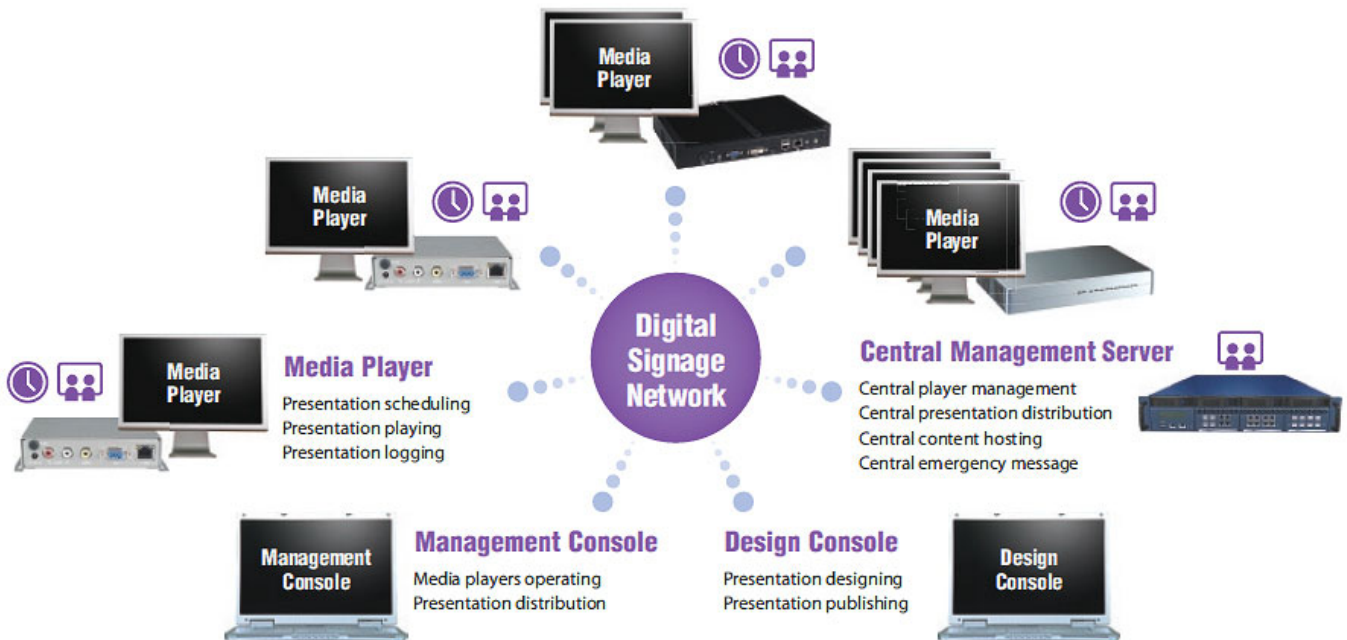

Central Management Server 2000

PKDS4001

Digital Signage Network

Ordering Information

PKDS4001 Central Management Server 2000
Manage up to 250 Media Players