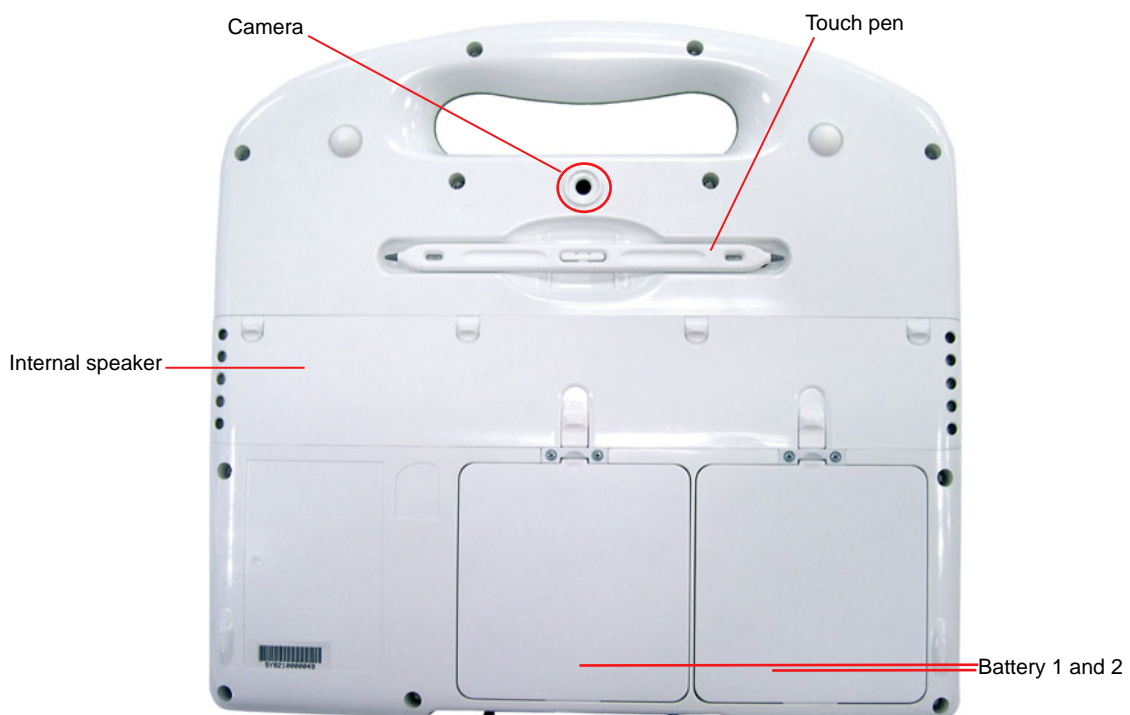

Drop sustainable

- 3 feet height of free drop

Ingress Protection

- IP65
- The device enclosure can resist alcohol (80% or less), bleach, iodine and common hospital disinfectants.

Ordering Information

PKHS2002 DeltaTablet-PC 10.4"
Intel Atom N450 1.66GHz, 2GB RAM, 120GB HDD

DeltaTablet-PC 10.4"

PKHS2002

Front view

Back view

DeltaTablet-PC 10.4"

PKHS2002

Side view

Docking Station